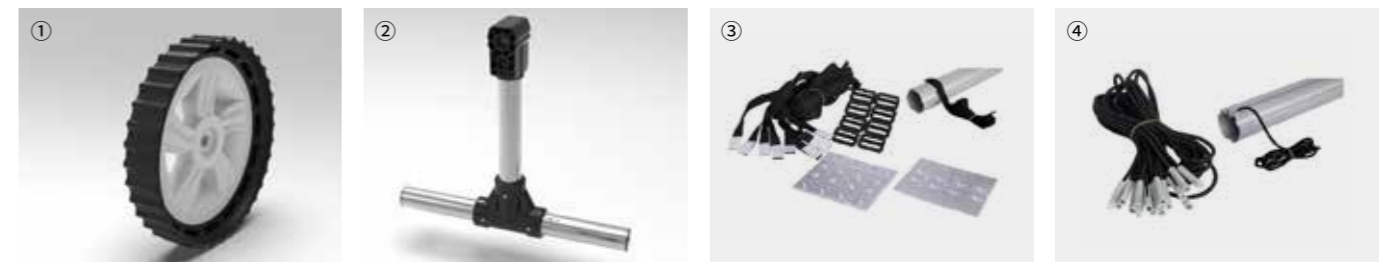

Cover Reel

▶ 1756

In-ground poolcover reel with aluminium stands .
Material:ABS+AL

Product Feature

- Anodized aluminum stands
- Buckles or elastic rope to attach pool cover to roller
- Length can be customized
- Max.loading capacity:60kgs
- Detachable stands save freight cost

① Load bearing wheel

② Aluminum tube bracket

③ Buckles to attach pool cover to roller

④ Elastic rope to attach pool cover to roller

Cover Reel

▶ 1757

In ground poolcover reel with aluminium stands
Material:ABS+AL

Product Feature

- Anodized aluminum stands
- Buckles or elastic rope to attach pool cover to roller
- Length can be customized
- Max.loading capacity:60kgs
- Detachable stands save freight cost

① Load bearing wheel

② Aluminum tube bracket

③ Buckles to attach pool cover to roller

④ Elastic rope to attach pool cover to roller

Cover Reel

▶ 1758

In-ground pool cover reel with stainless steel stands
Material:ABS+SS304

Product Feature