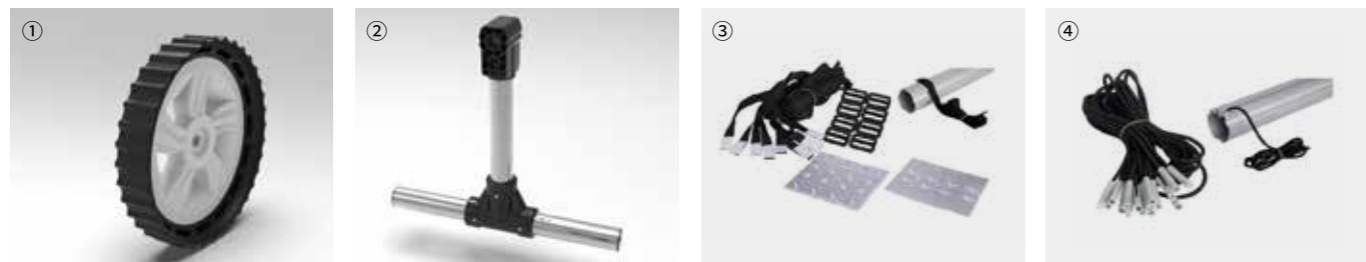

Automated Leaf Skimmer

▶ 1762

The leaf skimmer is unique in design,it skimmer the surface of your pool and removes all floating debris such as leaves,grass clippings and insects(The leaf skimmer is attached to the aimflow - this is where the water returns to your pool from the filter)

- **Easy Installation**
No drilling or gluing required
- **Easy To Clean**
Clip on bag for easy removal
- **Floating Hat**
Self adjusts to the water levels of your pool
- **Co-Operation**
Works in conjunction with your automatic pool cleaner
- **Reduces The Pump`S Workload**
Increases it's life span
- **Flexibility**
Designed to suit any pool

Cover Reel

▶ 1756

In-ground poolcover reel with aluminium stands .
Material:ABS+AL

Product Feature

- Anodized aluminum stands
- Buckles or elastic rope to attach pool cover to roller
- Length can be customized
- Max.loading capacity:60kgs
- Detachable stands save freight cost

① Load bearing wheel

② Aluminum tube bracket

③ Buckles to attach pool cover to roller

④ Elastic rope to attach pool cover to roller

Cover Reel

▶ 1757

In ground poolcover reel with aluminium stands
Material:ABS+AL