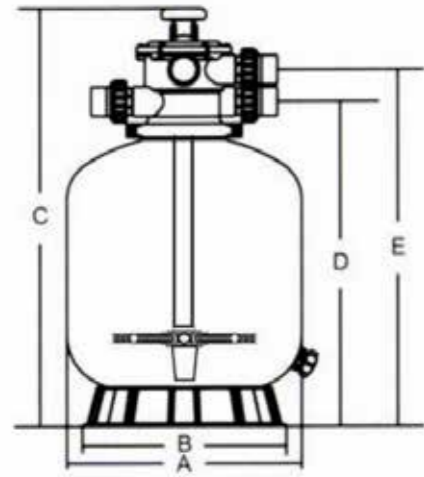

Plastic Sand Filter Top Mount Filter

- Compact and light weight
- Designed for most domestic swimming pools or spa pools
- Clamp lock is designed to allow 360 degree rotation to simplify installation
- Easy-to-use multiport valve lets you select any of the valve/ filter operation with a simple lever-action