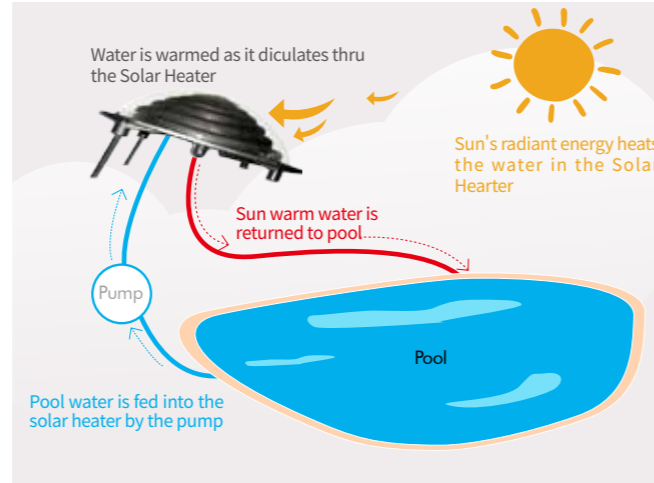

Solar Heating Panel

- ▶ Pool Solar heating panel
- Solar collectors made of PE

Item	Size
2801	10'x2.5' /3mx0.75m of solar heating
2802	16'x2.5' /5mx0.75m of solar heating
2803	20'x2.5' /6mx0.75m of solar heating

How Solar Pool Heating Works

- Using the pool pump, water is automatically pumped through the solar collectors
- The water is then heated as it moves through the collectors.
- The heated water is returned back to the pool, through the return lines.

Solar Heater

Solar Heater converts the Sun's energy to heat—the most ecological and cost efficient way to heat your pool water! Solar Heater features an innovative dome design that provides better heat transfer than traditional solar systems, and need to set aside yard space for conventional solar panels. With Solar Heater connected to your above ground pool, you swimming season and save money on heating!