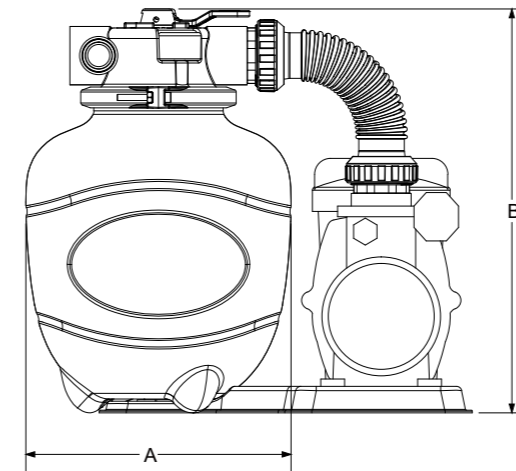

Plastic Sand Filter Filtration Combo

- Designed For Above Ground Pools
- Include 4 way Valve, and System Base

NEW

• Maximum Working Pressure
200kpa/28psi/2.0bar

• Factory Testing Pressure
300kpa/44psi/3.0bar

• Maximun Water Temperature
40°C(104°F)

• Size Of Silica Sand
0.5-0.8mm

• Color can be Customized
■ ■ ■ ■

Technical Characteristics ▼

Model No.	A		B		Fillter Area(M²)	Pump(Kw)	Valve Connections		Max Flow Rate		Sand(Kg)
	mm	in	mm	in							
2520	250	9.8	380	15	0.05	0.18	1½ inch	38mm	40lpm	2.4m³/h	8