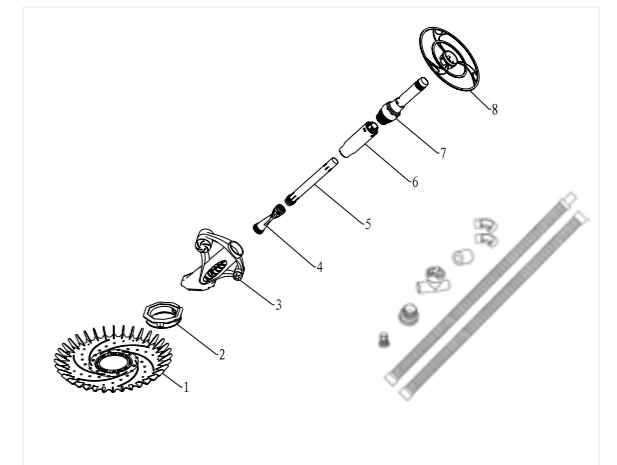

Automatic Cleaner

▶1809

Automatic pool cleaner 10pcs*100cm/pc hose included(standard)

Product Feature

- Removing leaves, stones, tree seeds, hairs, sands, debris, clean the swimming pools
- Suitable for both above ground and in-ground pools till water depth 3m
- Suitable pump from 0.75hp to 1.5hp
- Working by diaphragm structure
- Shipping with 10m hoses(10pcs*100cm/pc)
- Easy to install, no tools needed
- Silence when working
- Strong at corner movement, and creep back from corner quickly