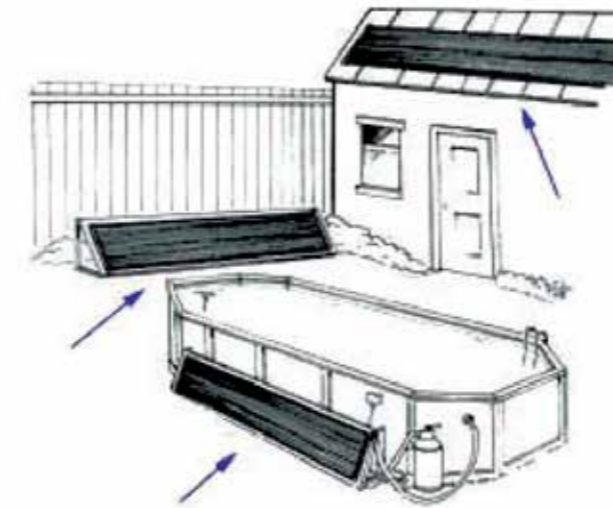

Solar Heating Panel

- Pool Solar heating panel
- Solar collectors made of PE

Item	Size
2801	10'x2.5' /3mx0.75m of solar heating
2802	16'x2.5' /5mx0.75m of solar heating
2803	20'x2.5' /6mx0.75m of solar heating