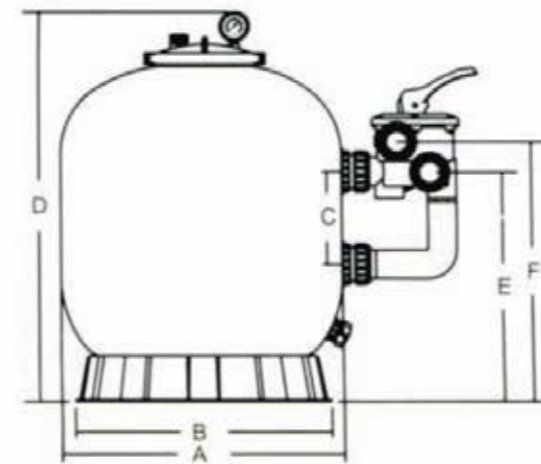

Plastic Sand Filter Side Mount Filter

- Transparent lid cover allows easy inspection of the sand bed
- Top diffuser ensures even distribution of water over the top of the sand bed
- Air relief bolt enables easy release of trapped air during operation of the filter
- Easy-to-use multiport valve lets you select any of the valve/ filter operation with a simple lever-action