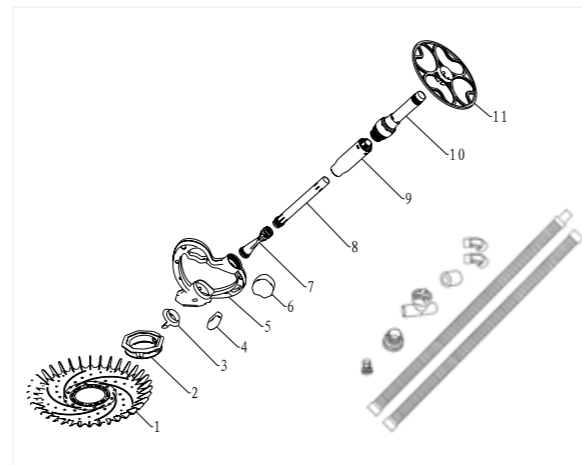

Automatic Cleaner

▶1811

Automatic pool cleaner 10pcs*100cm/pc hose included(standard)

Product Feature

- Removing leaves, stones, tree seeds, hairs, sands, debris, clean the swimming pools
- Suitable for both above ground and in-ground pools till water depth 3m
- Suitable pump from 0.75hp to 1.5hp
- Working by diaphragm structure
- Shipping with 10m hoses(10pcs*100cm/pc)
- Easy to install, no tools needed
- Silence when working
- Strong at corner movement, and creep back from corner quickly

Product Feature

- Anodized aluminum stands
- Buckles or elastic rope to attach pool cover to roller
- Length can be customized
- Max.loading capacity:60kgs
- Detachable stands save freight cost

① Load bearing wheel