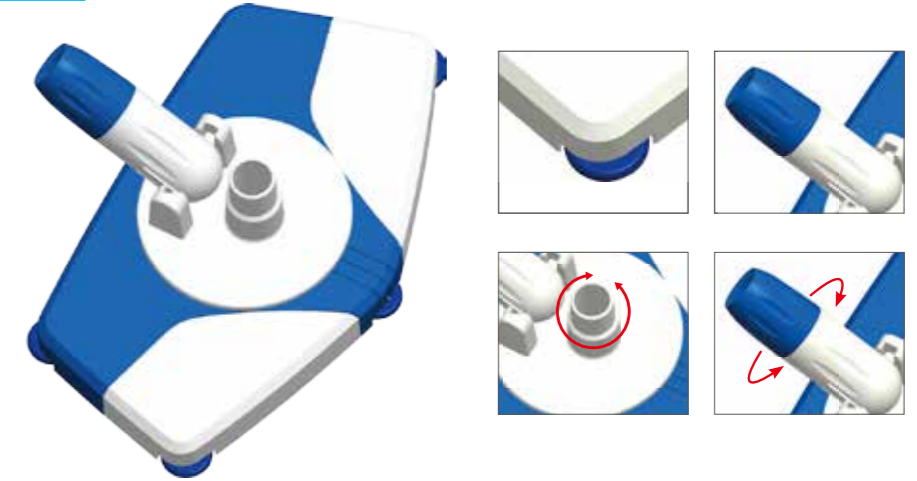

Premium Product

▶1031

- Premium vacuum head
- Cast iron weighted
- W/swivel cuff and EZ twist
- Telepole connect /disconnect