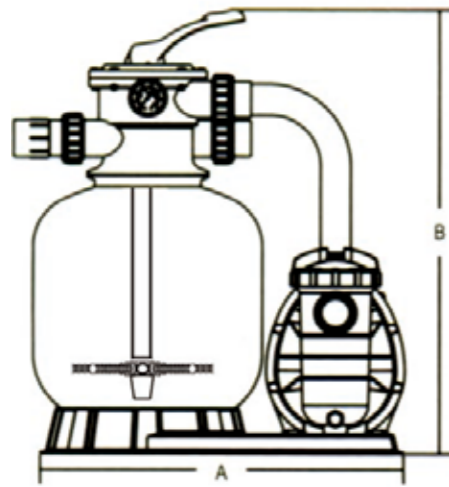

Plastic Sand Filter Filtration Combo

- Compact and light weight
- Designed for most domestic swimming pools or spa pools
- Clamp lock is designed to allow 360 degree rotation to simplify installation
- Easy-to-use multiport valve lets you select any of the valve/filter operation with a simple lever-action