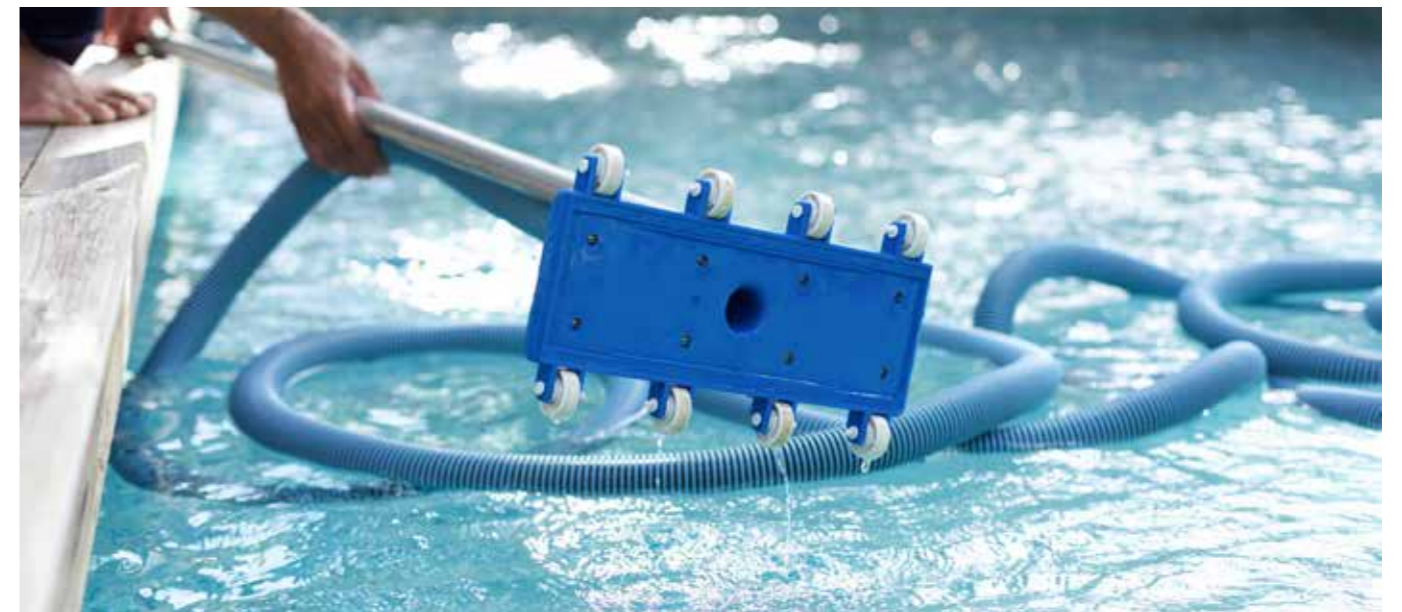

18" Deluxe large Aluminum vac head

▶1013

14" Aluminum Vac head w/butterfly handle and screws

▶1014

18" Deluxe large Aluminum Vac head w/ butterfly handle and screws

▶1024

19" Deluxe flexible vac head

▶10241

19" Deluxe flexible vac head w/ metal Handle

Jet Vacuum

▶1101
Economy jet vac w/ brush for small above ground pool

▶1102
Jet vac w/ brush for spa and splasher

▶1103
Jet vac kit w/ 5 section pole of 48"/120cm