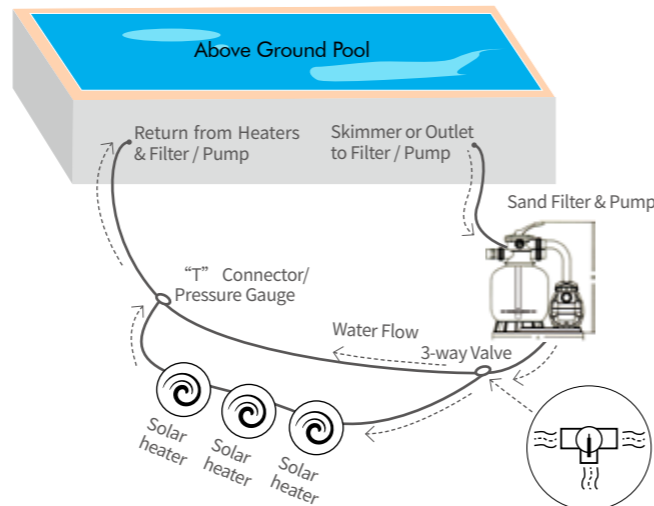

▶ 2810

1. Dimensions:W57×D57×H32 cm
   - Heat your pool to a warm, comfortable temperature.
   - Extend your swimming season with warm water.
   - Dramatically reduces or eliminates pool heating costs compared with gas or electrical heater.
   - Includes a protective cover for storage purpose when not in use.
   - Installs in-line, quickly & easily.
   - Compatible with 32/38mm(1¼/1½in) pool flexible hoses.
   - Additional heaters can be easily connected for larger pools.
   - Includes 120cm/4ft hoses, fittings & stainless steel clamps.
2. Integrated rack helps to set up an optimal solar angle for the heater. Depending on weather conditions, 1 heater is recommended per 10,000 liters of pool volume.

Pool Size Round or Rectangular	Recommended units of Solar Heaters
244cm/8ft	1
305cm/10ft	1
366cm/12ft	1 or 2
457cm/15ft	2
488cm/16ft	2
549cm/18ft	2 or 3
732cm/24ft(oval)	2 or 3
945cm/32ft	3
853cm/28ft	3

Solar Shower

▶ 28210G

One-section solar shower 20l
Cap & base is black

Material:PVC
Color:Black
Height:218M
Wall Thickness:3.5-3.8MM
Out Diameter:110MM
Maximum Water Temperature:60°C
Maximum Water Pressure:3.0 Bar
Die-casted Aluminium Base
Chrome Painted ABS Shower Heads
Chrome Painted ABS Elbow Fitting For Shower Heads
Zink Adjustable Hand For Cold And Hot Water
Including All The Other Fitting For Installation