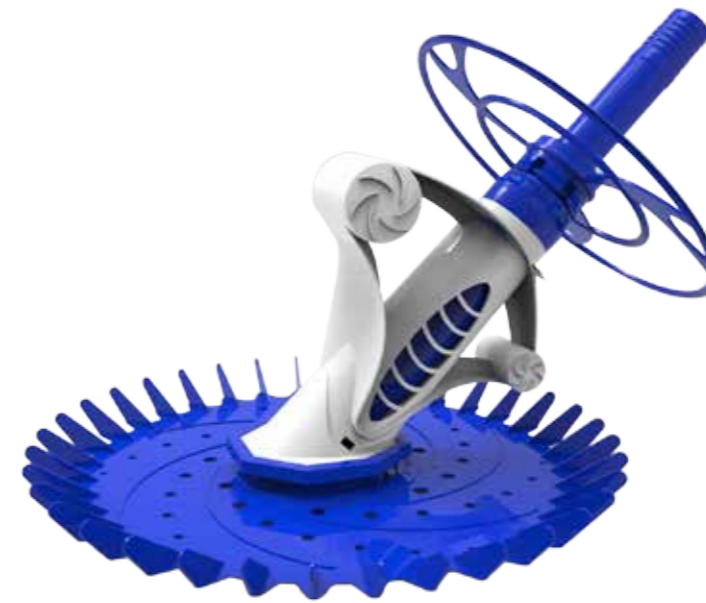

Automatic Cleaner

▶1811

Automatic pool cleaner 10pcs*100cm/pc hose included(standard)

Product Feature

- Removing leaves, stones, tree seeds, hairs, sands, debris, clean the swimming pools
- Suitable for both above ground and in-ground pools till water depth 3m
- Suitable pump from 0.75hp to 1.5hp
- Working by diaphragm structure
- Shipping with 10m hoses(10pcs*100cm/pc)
- Easy to install, no tools needed
- Silence when working
- Strong at corner movement, and creep back from corner quickly

Automatic Cleaner

▶1809

Automatic pool cleaner 10pcs*100cm/pc hose included(standard)

Product Feature

- Removing leaves, stones, tree seeds, hairs, sands, debris, clean the swimming pools
- Suitable for both above ground and in-ground pools till water depth 3m
- Suitable pump from 0.75hp to 1.5hp
- Working by diaphragm structure
- Shipping with 10m hoses(10pcs*100cm/pc)
- Easy to install, no tools needed
- Silence when working
- Strong at corner movement, and creep back from corner quickly

Automatic Cleaner

▶ 1801

Automatic pool cleaner 12pcs*80cm/pc hose included

Product Feature

- Removing leaves,stones,tree seeds,hairs,sands,debris,to clean the swimming pools
- Suitable for both in-ground and above ground swimming pools till water depth 3M
- Suitable pump from 0.75hp to 2hp
- Working by flapper structure
- Shipping with 9.6m hoses(12pcs*80cm/pc)

Automated Leaf Skimmer

▶ 1762

The leaf skimmer is unique in design,it skimmer the surface of your pool and removes all floating debris such as leaves,grass clippings and insects(The leaf skimmer is attached to the aimflow - this is where the water returns to your pool from the filter)